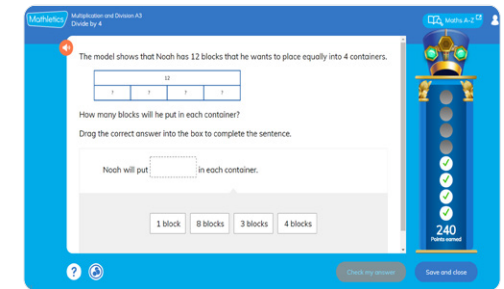

Click into Explore – Challenges and complete one challenge

**What is your favourite part of Mathletics?**

---

---

---

---

---

---

---

---

Click into Explore – Quests and complete one quest

Click Play – Live Mathletics and play a game

Click Play and choose Multiverse, Rainforest Maths or Play Paws

Once you've earned 100 points click into Meritopia