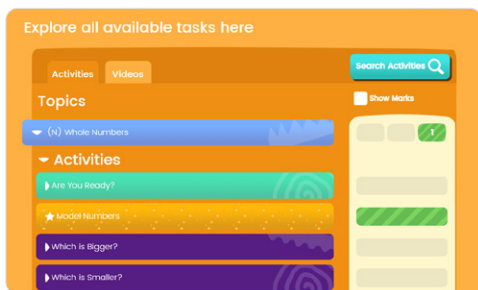

Mathletics Scavenger Hunt

Find each area of Mathletics and check off as you go!

Mathletics

Create your avatar and choose a background

Click into your Mathletics Dictionary ...

Click into Explore – Activities and complete one activity

Click into Explore – Challenges and complete one challenge

What is your favourite part of Mathletics?

Click into Explore – Quests and complete one quests

Click Play – Live Mathletics and play a game

Click Play and choose Multiverse, Rainforest Maths or Play Paws

Once you've earned 100 points click into Meritopia