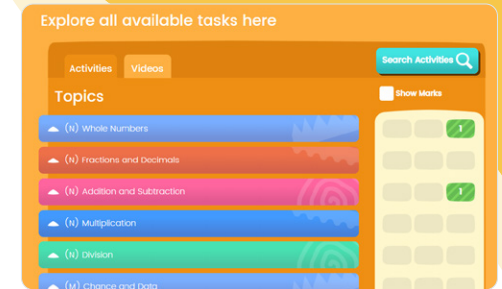

Mathletics Scavenger Hunt

Find each area of Mathletics and check off as you go!

Mathletics

Create your avatar and choose a background

Click into your Mathletics Dictionary ...

Click into Explore – Activities and complete one activity

Click into Explore – Challenges and complete one challenge

What is your favourite part of Mathletics?

Click into Explore – Quests and complete one quests

Click Play – Live Mathletics and play a game

Click Play and choose Multiverse, Rainforest Maths or Play Paws