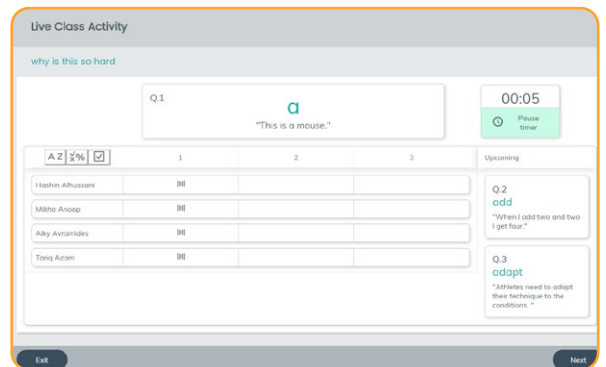

Quick Guide to Viewing Progress with Readiwriter Spelling

Readiwriter

Spelling

1 Live Pre-Test Results

- Click **Teach** 
- Click **Measure**
- View Class or group results

Using a pre-test at the start of a learning sequence can show you where students' learning gaps and mastery are.

2 Activity Results and Points

- Click **Reports** 
- Click **Results**
- Select **Results** or **Points** tab

You can use the filters at the top to see results by class or group. You can also click on a student to view their individual results.

3 Word Cloud

- Click **Teach** 
- Click **Measure**
- Select pre-test or post-test and **Launch live activity**
- Click **Finish** to view results

Word Cloud is where you can gather insight on your students. Larger words in the word cloud show where students have a shared lack of understanding. You can export Word Cloud results for future reference.