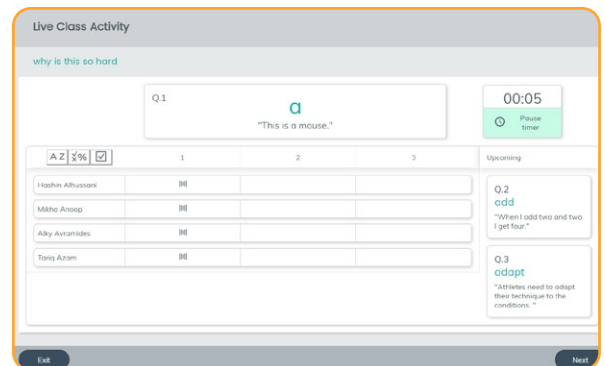

Quick Guide to Viewing Progress with Readiwriter Spelling

Readiwriter

Spelling

1 Live Pre-Test Results

- Click **Teach** 
- Click **Measure**
- View Class or group results

Using a pre-test at the start of a learning sequence can show you where students' learning gaps and mastery are.

2 Activity Results and Points

- Click **Reports** 
- Click **Results**
- Select **Results** or **Points** tab

You can use the filters at the top to see results by class or group. You can also click on a student to view their individual results.

3 Word Cloud

- Click **Teach** 
- Click **Measure**
- Select pre-test or post-test and **Launch live activity**
- Click **Finish** to view results

Word Cloud is where you can gather insight on your students. Larger words in the word cloud show where students have a shared lack of understanding. You can export Word Cloud results for future reference.