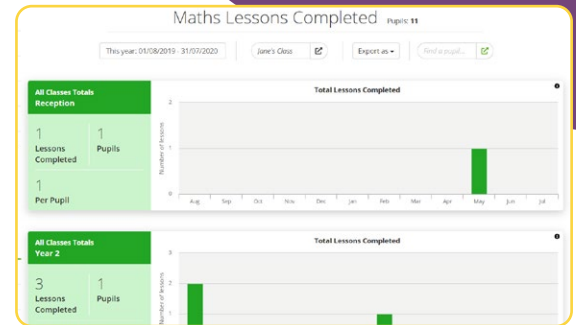

## 1 Class Progress

- Click **Reports**
- Click **Dashboard**
- Click **Mathseeds Lessons Completed**

You can view total lessons completed by each class, average course progress, and highest lesson completed. You can use the date range to filter for specific time periods.