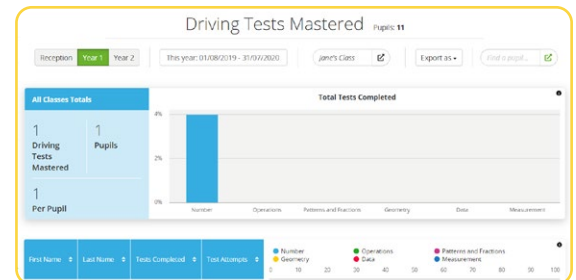

## 1 Class Progress

- Click **Reports**
- Click **Dashboard**
- Click **Mathseeds Lessons Completed**

You can view total lessons completed by each class, average course progress, and highest lesson completed. You can use the date range to filter for specific time periods.

## 2 Individual Progress

- Click **Reports**
- Click **Dashboard**
- Toggle from Chart to Table
- Select a student

Here you can view each student's individual progress including, Placement Tests, Map Quizzes, Assignments, Fact Fluency, and Driving Test results. You can print off each child's report by clicking Export as, and then Print.

## 3 Driving Tests

- Click **Reports**
- Click **Driving Tests**
- Select the year and date range

You can view tests completed and attempted by each topic and per student. Click on the student's name to drill down for their individual results.