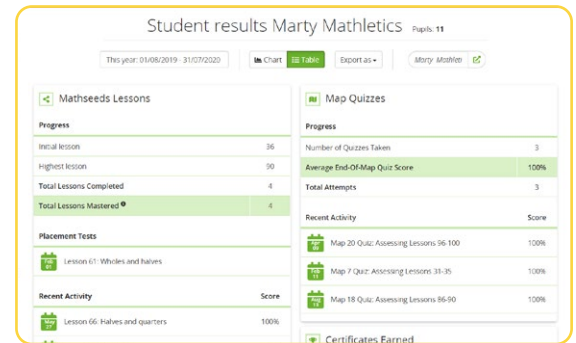

## 1 Class Progress

- Click **Reports**
- Click **Dashboard**
- Click **Mathseeds Lessons Completed**

You can view total lessons completed by each class, average course progress, and highest lesson completed. You can use the date range to filter for specific time periods.

## 2 Individual Progress

- Click **Reports**
- Click **Dashboard**
- Toggle from Chart to Table
- Select a student

Here you can view each student's individual progress including, Placement Tests, Map Quizzes, Assignments, Fact Fluency, and Driving Test results. You can print off each child's report by clicking Export as, and then Print.