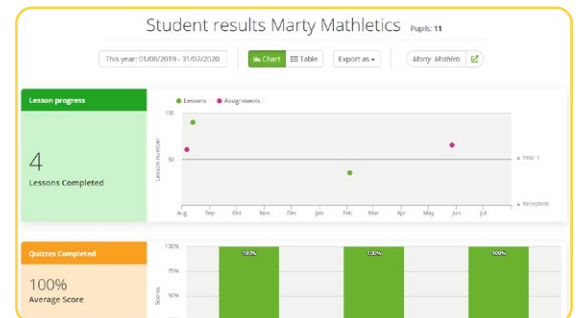

## 2 Individual Progress

- Click **Reports**
- Click **Dashboard**
- Toggle from Chart to Table
- Select a student

Here you can view each student's individual progress including, Placement Tests, Map Quizzes, Assignments, Fact Fluency, and Driving Test results. You can print off each child's report by clicking Export as, and then Print.

## 3 Driving Tests

- Click **Reports**
- Click **Driving Tests**
- Select the year and date range

You can view tests completed and attempted by each topic and per student. Click on the student's name to drill down for their individual results.

## 4 Quizzes Complete

- Click **Reports**
- Click **Quizzes completed**
- Select a date range

You can drill down to individual student results by clicking on the student's name.